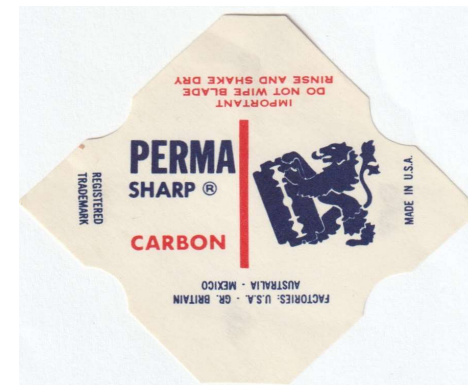

TEF-V-  
COATED

**P-S PERMA-SHARP SUPER**

GREECE

MADE IN  
GREECE

**PERMA-SHARP**

015

**PERMA SHARP**

016

**PERMA SHARP**

USA

**PERMA SHARP**

IRAN

**PERMA-SHARP**

017

wrapper straight from the factory in Scotland  
- export to Far East

**PERMA-SHARP**