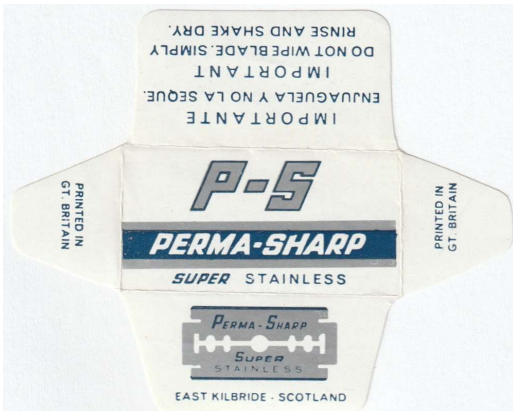

006

P 112

IMPORTANT  
Do not wipe blade. Simply  
rinse and shake dry.

IMPORTANT  
Do not wipe blade. Simply  
rinse and shake dry.

\*REGD. TRADE MARK  
STAINLESS

**P-S PERMA-SHARP**

007

P 119

**P-S PERMA-SHARP**

008

P 118

**P-S PERMA-SHARP**

009

PRINTED IN  
GT. BRITAIN

MADE IN  
GT. BRITAIN

PRINTED IN  
GT. BRITAIN