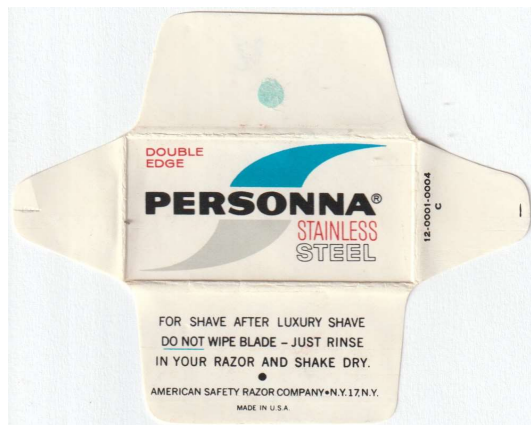

PERSONNA

USA

PERSONNA

015

P 063

PERSONNA

016

P 062

PERSONNA

017

P 054

PERSONNA

018

P 053

PERSONNA

019

P 037