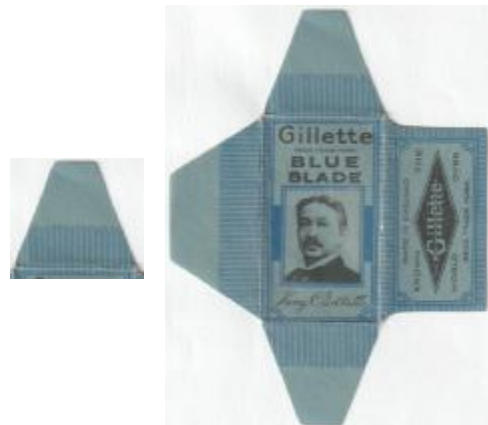

GILLETTE BLUE

017

MADE IN ENGLAND

CAMOUFLAGE (for SOLDIERS)